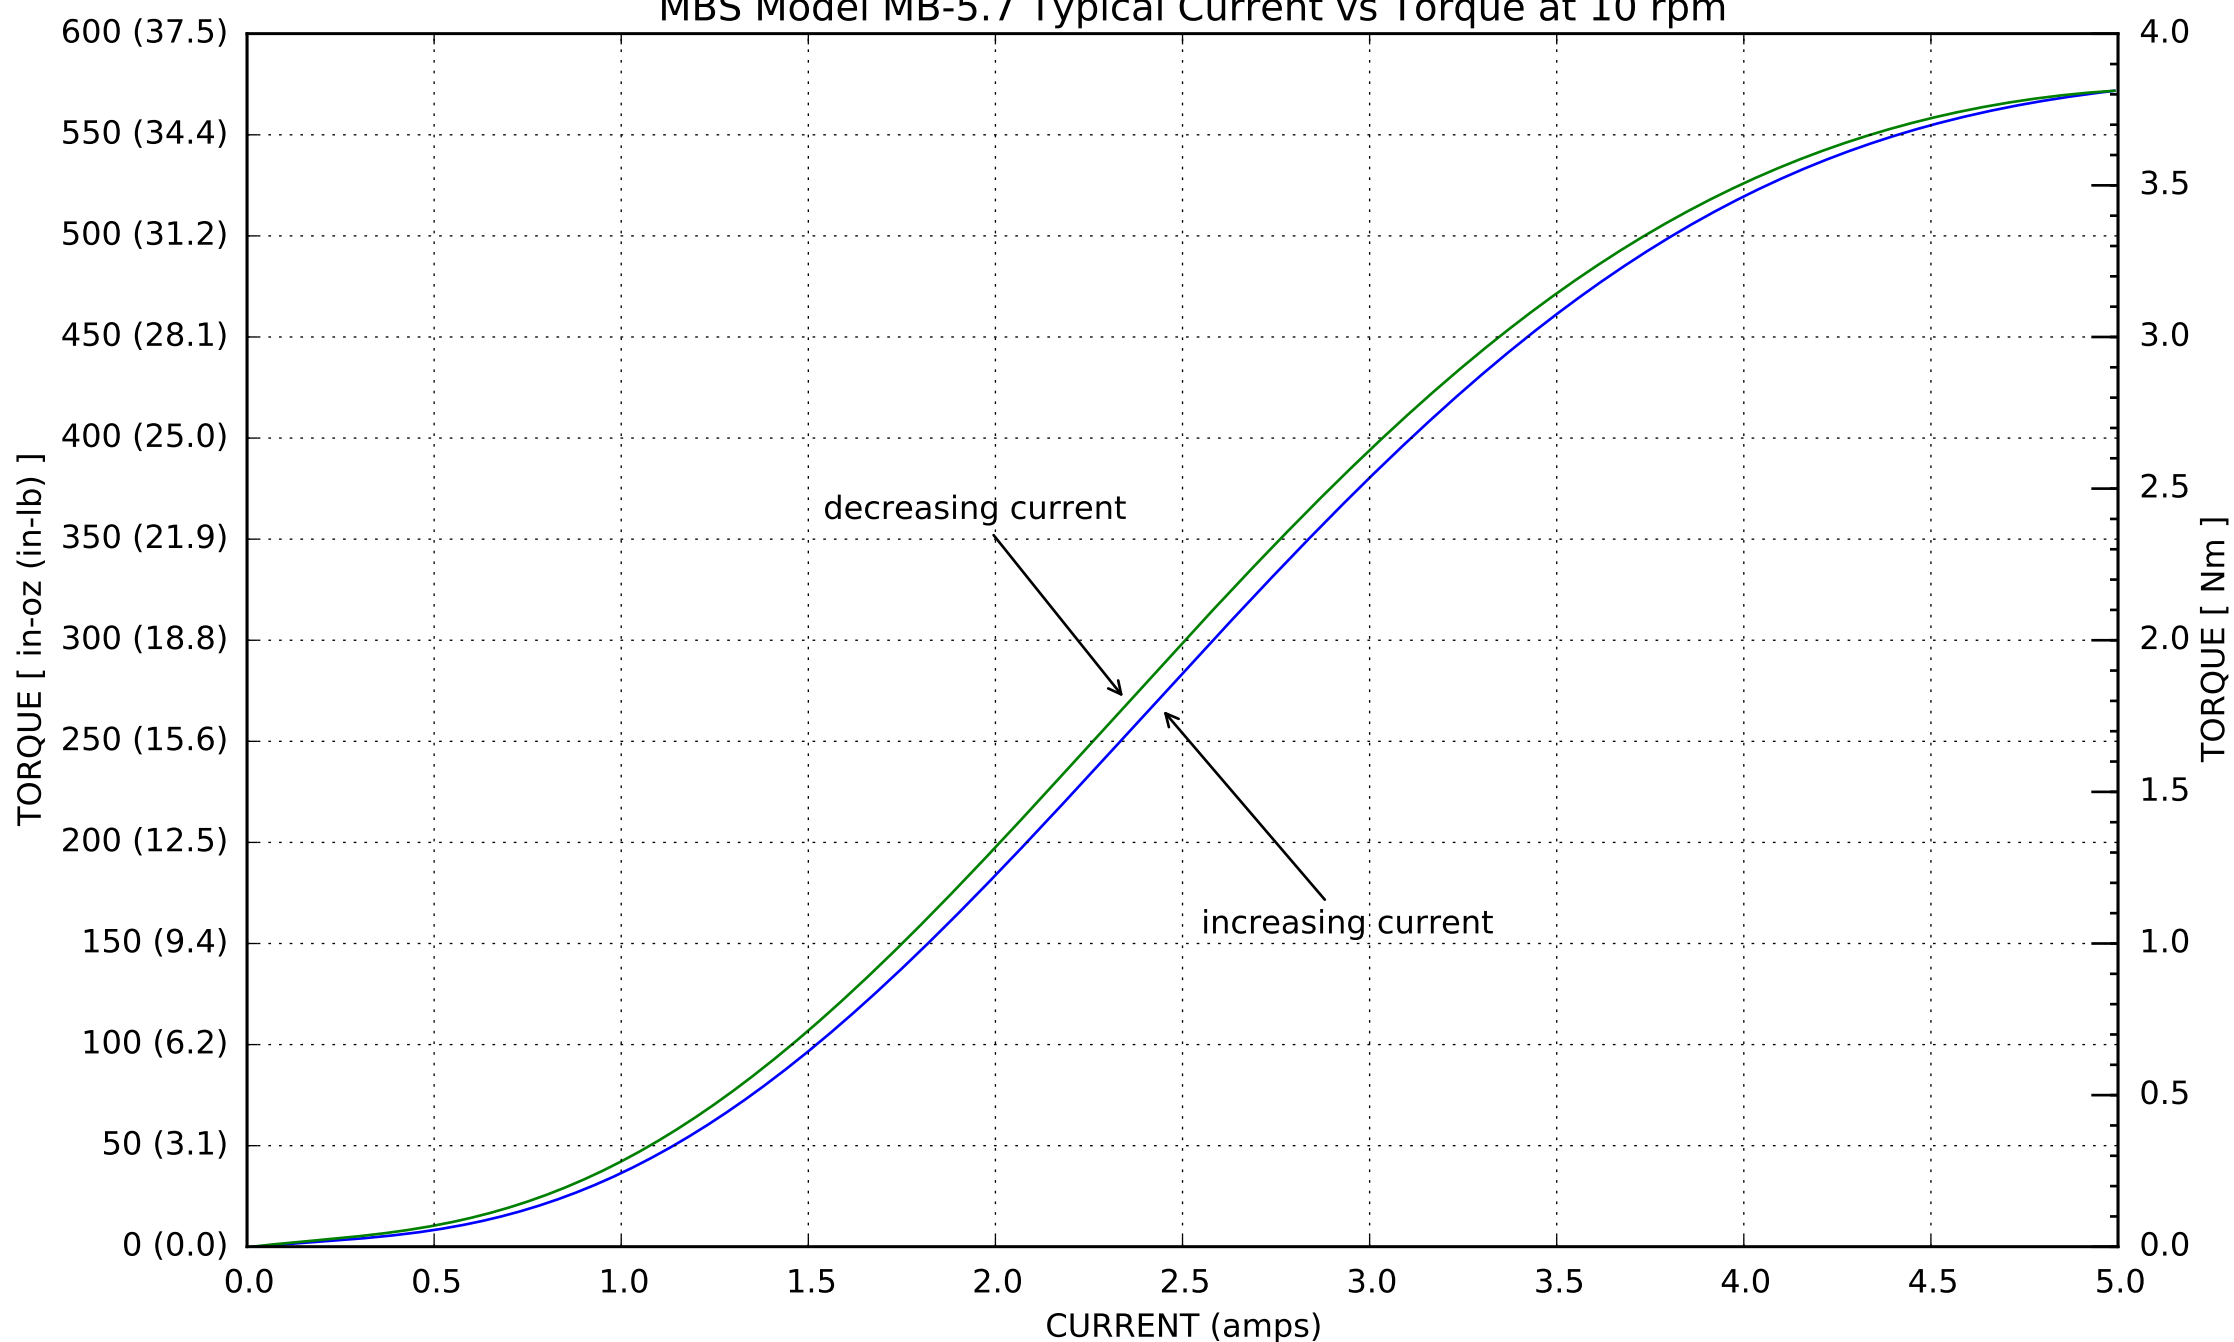

MBS Model MB-5.7 Typical Current vs Torque at 10 rpm

MBS Model MB-5.7 Typical Speed vs Torque