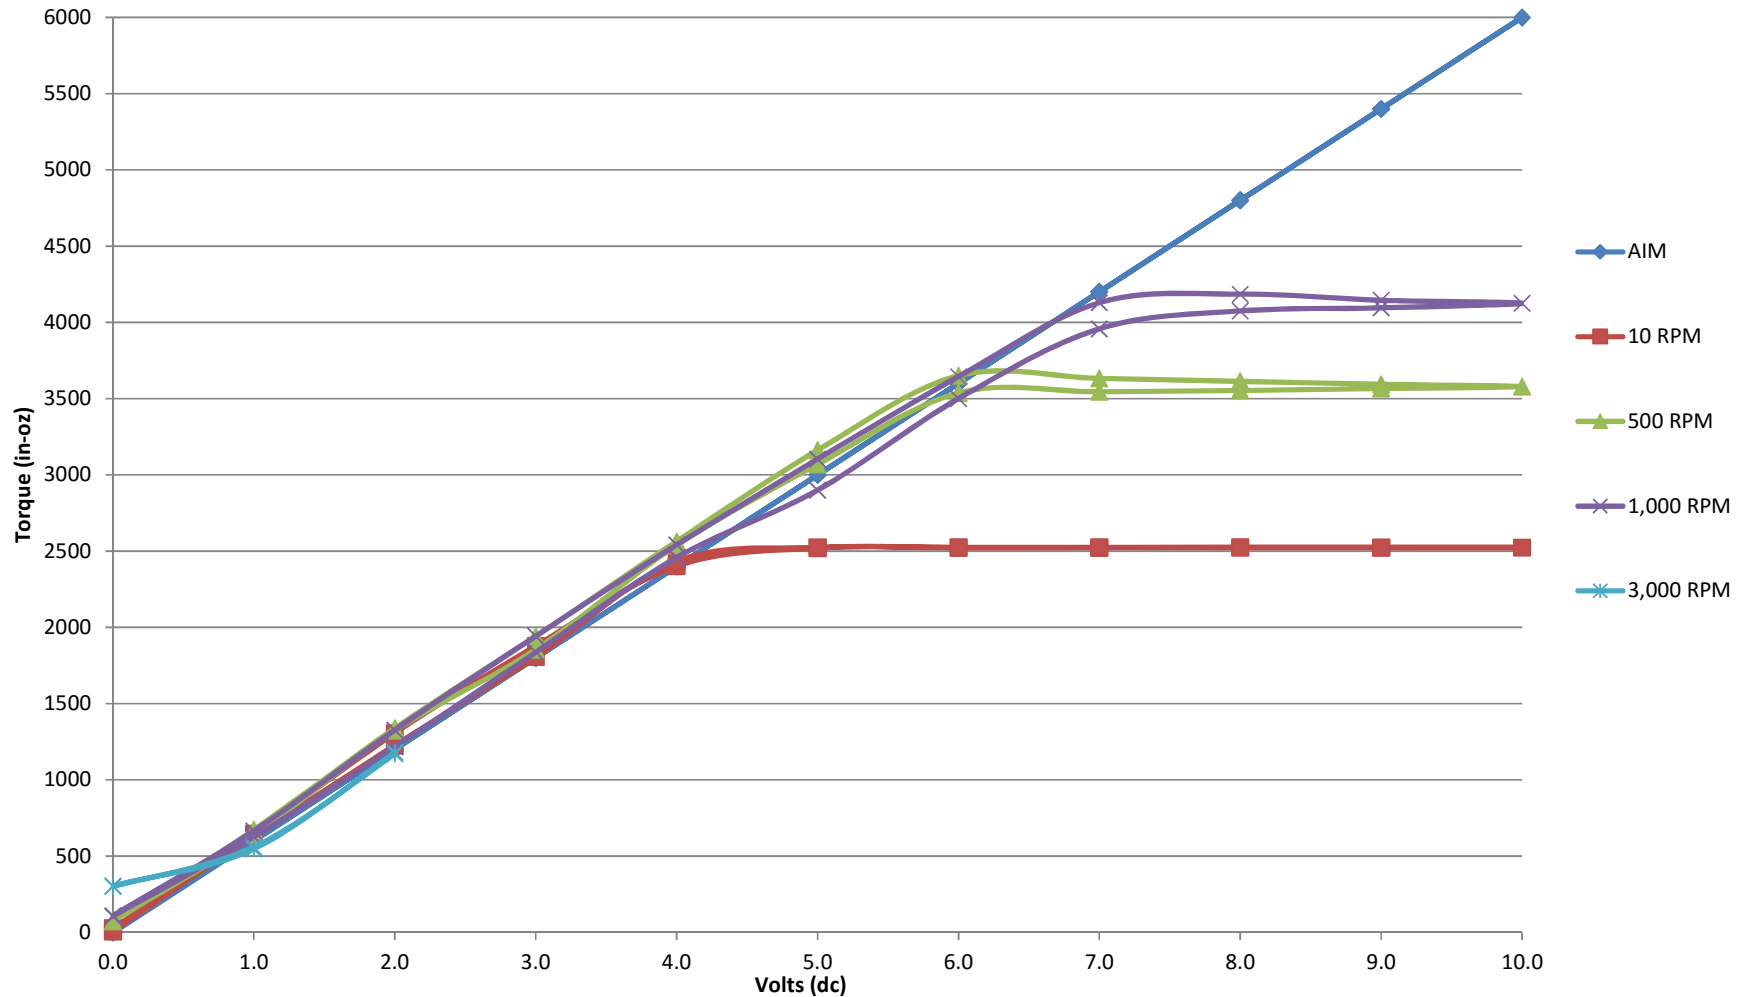

PERFORMANCE CURVES MBL-8.7 & MBZ-8.7

MAGNETIC BRAKE SYSTEMS

4650 Calle Quetzal • Camarillo, CA 93012-9101 • Phone: 805.383-6903 E-Mail: sales@magbrakesystems.com • Website: www.magbrakesystems.com