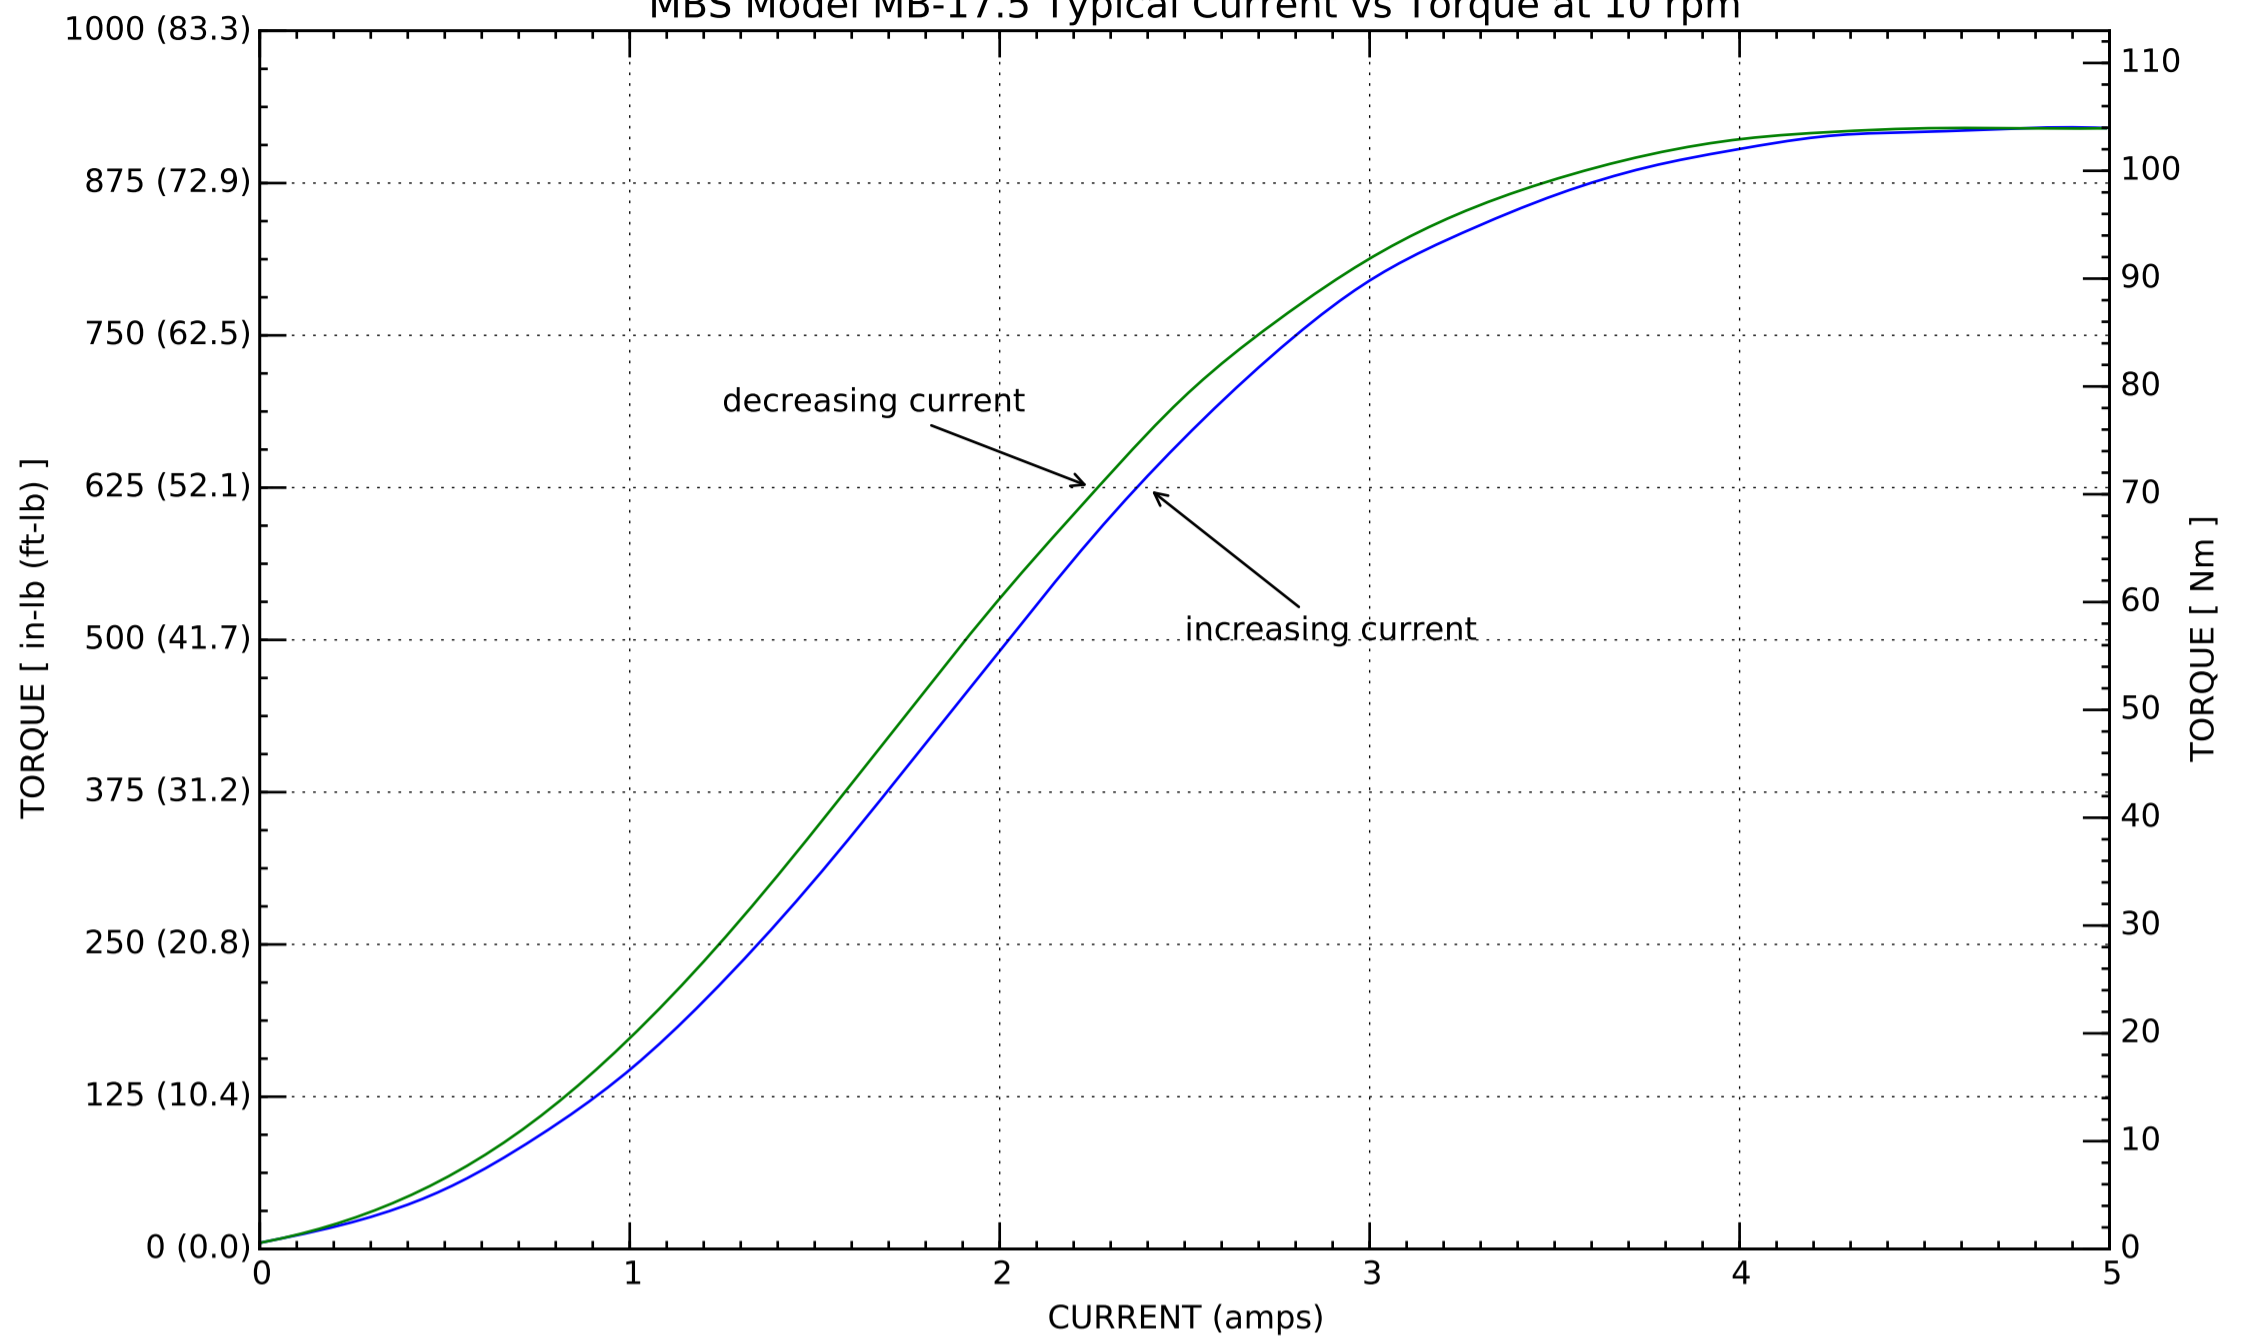

MBS Model MB-17.5 Typical Current vs Torque at 10 rpm

MBS Model MB-17.5 (Air Cooled) - Typical Speed vs Torque